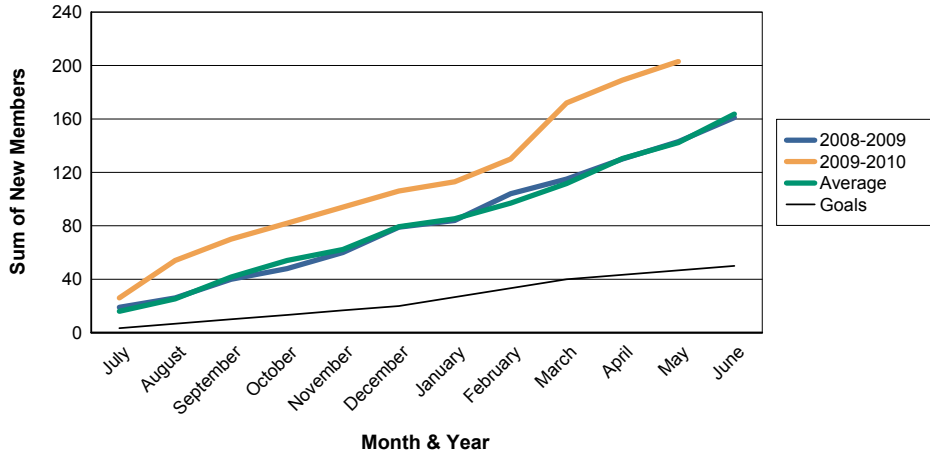

For District 201N2

Sum of Charter Members/ Month & Year

For District 201N2

3 Year Comparisons for GMT Constitutional Area 7

By GMT District

As of May 2010

Sum of New Members/ Month & Year

For District 201N2