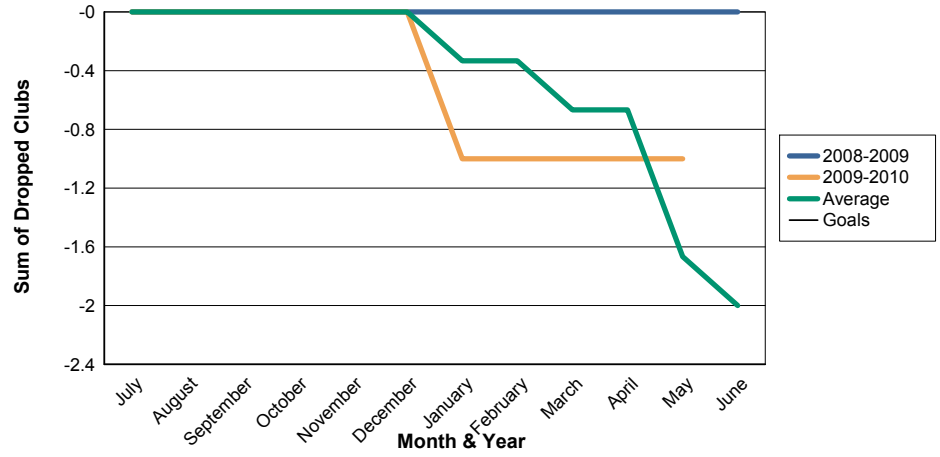

3 Year Comparisons for GMT Constitutional Area 7

By GMT District

As of May 2010

Sum of New Clubs/ Month & Year

For District 201N2

Sum of Dropped Clubs/ Month & Year

For District 201N2

Sum of Net Clubs/ Month & Year