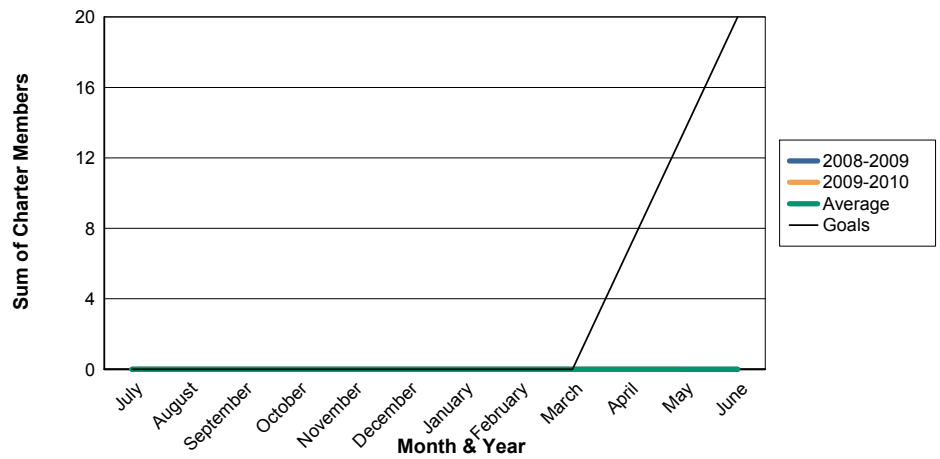

Sum of Charter Members/ Month & Year

For District 201N2