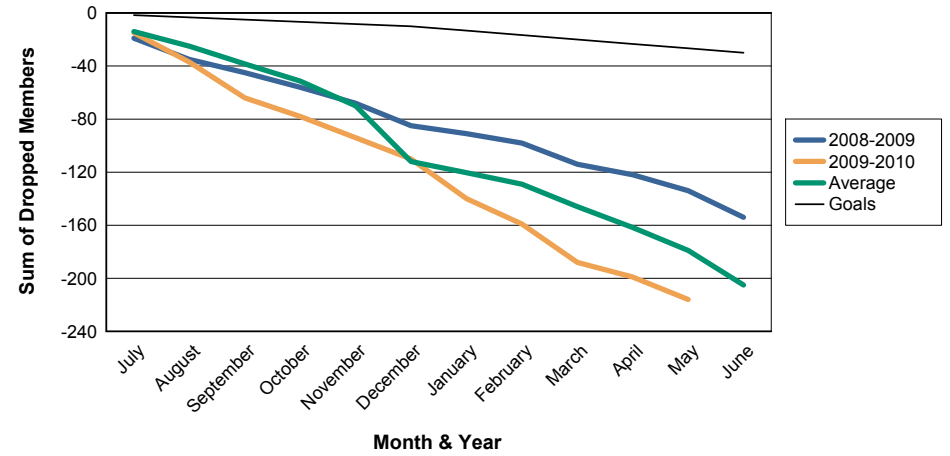

Sum of Dropped Members/ Month & Year

For District 201N2