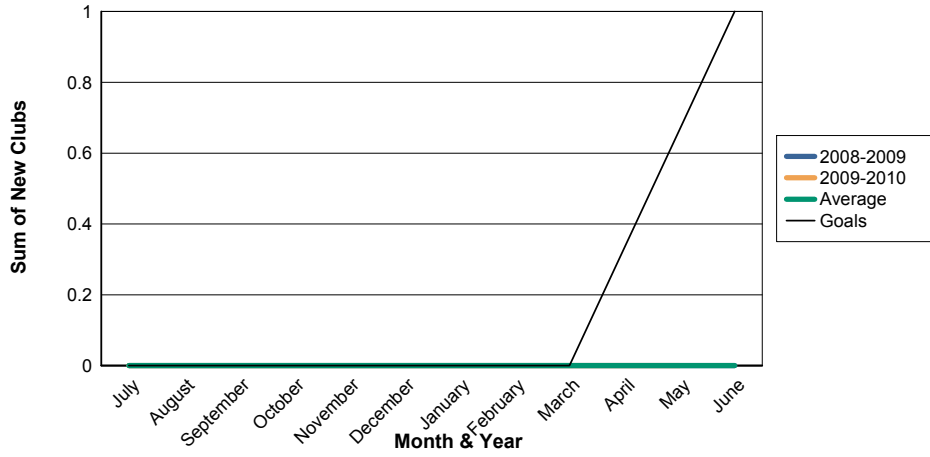

3 Year Comparisons for GMT Constitutional Area 7

By GMT District

As of May 2010

Sum of New Clubs/ Month & Year

For District 201N2

Sum of Dropped Clubs/ Month & Year

For District 201N2

Sum of Net Clubs/ Month & Year