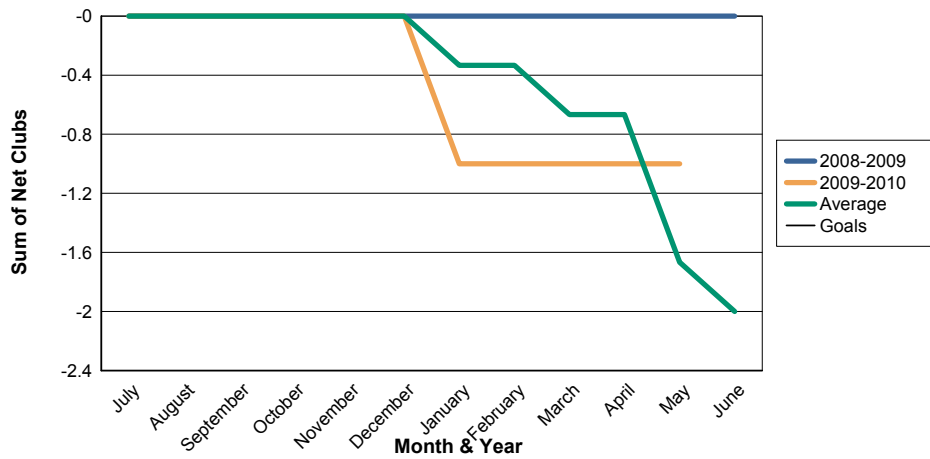

Sum of Net Clubs/ Month & Year

For District 201N2